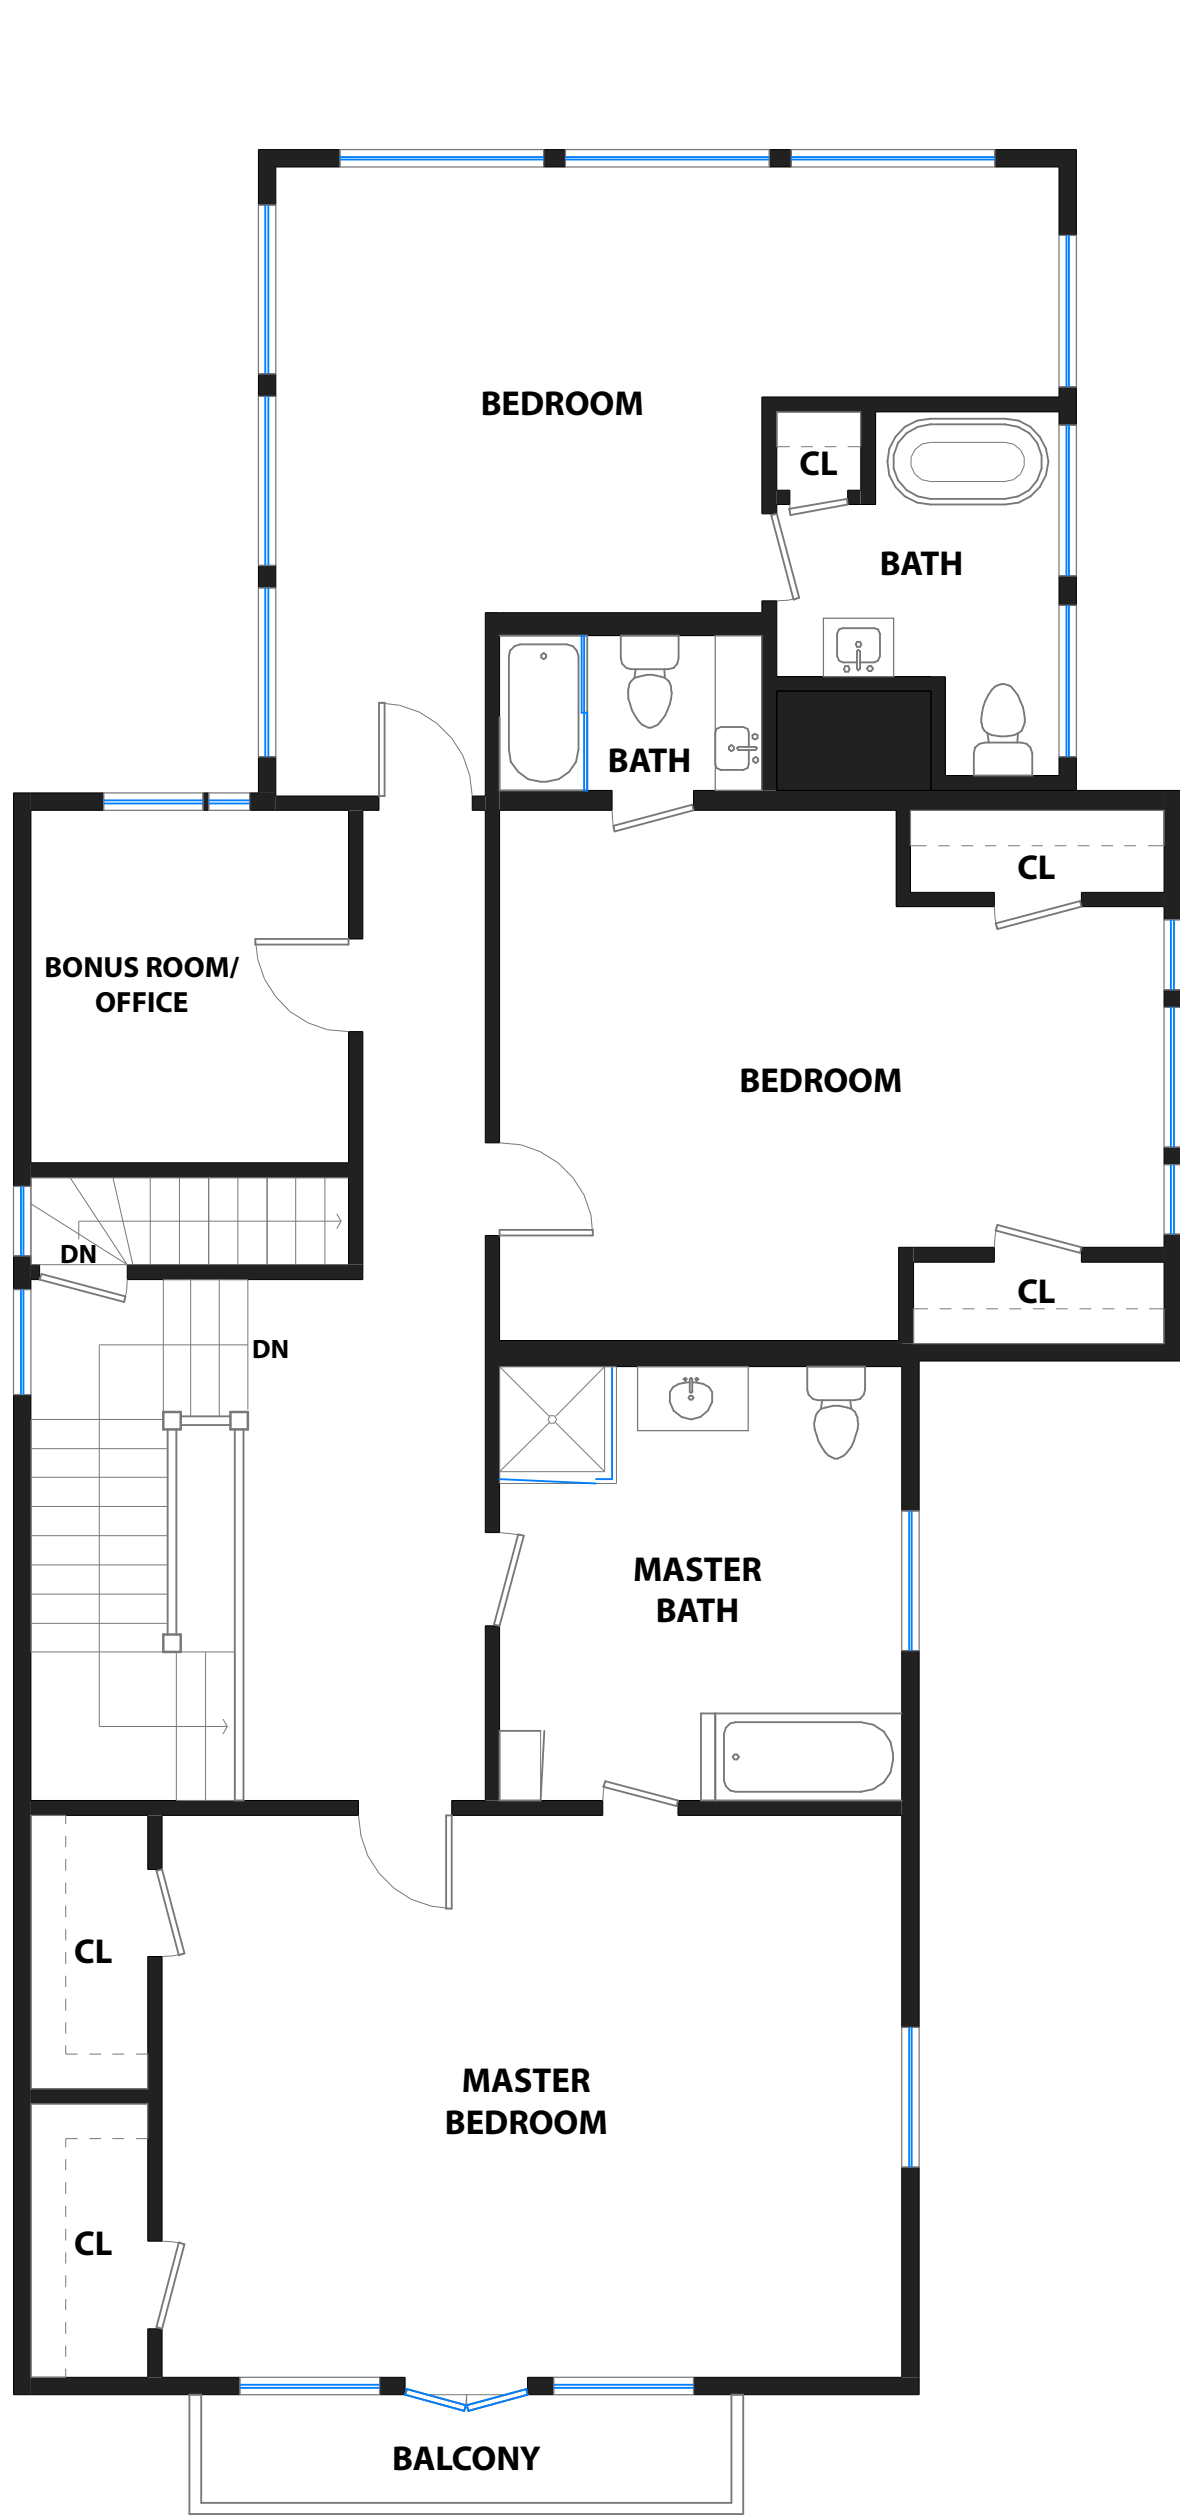

241 WARREN ROAD

SAN MATEO, CALIFORNIA

UPPER LEVEL

MAIN LEVEL

LOWER LEVEL

DISCLAIMER: RENDERING BY OPEN HOMES PHOTOGRAPHY. ALL MEASUREMENTS ARE APPROXIMATE AND MAY NOT BE EXACT. DO NOT RELY ON THE ACCURACY OF THIS FLOOR PLAN WHEN DETERMINING THE PRICE OF A PROPERTY OR MAKING DECISIONS REGARDING BUYING OR SELLING OF PROPERTIES WITHOUT INDEPENDENT VERIFICATION.