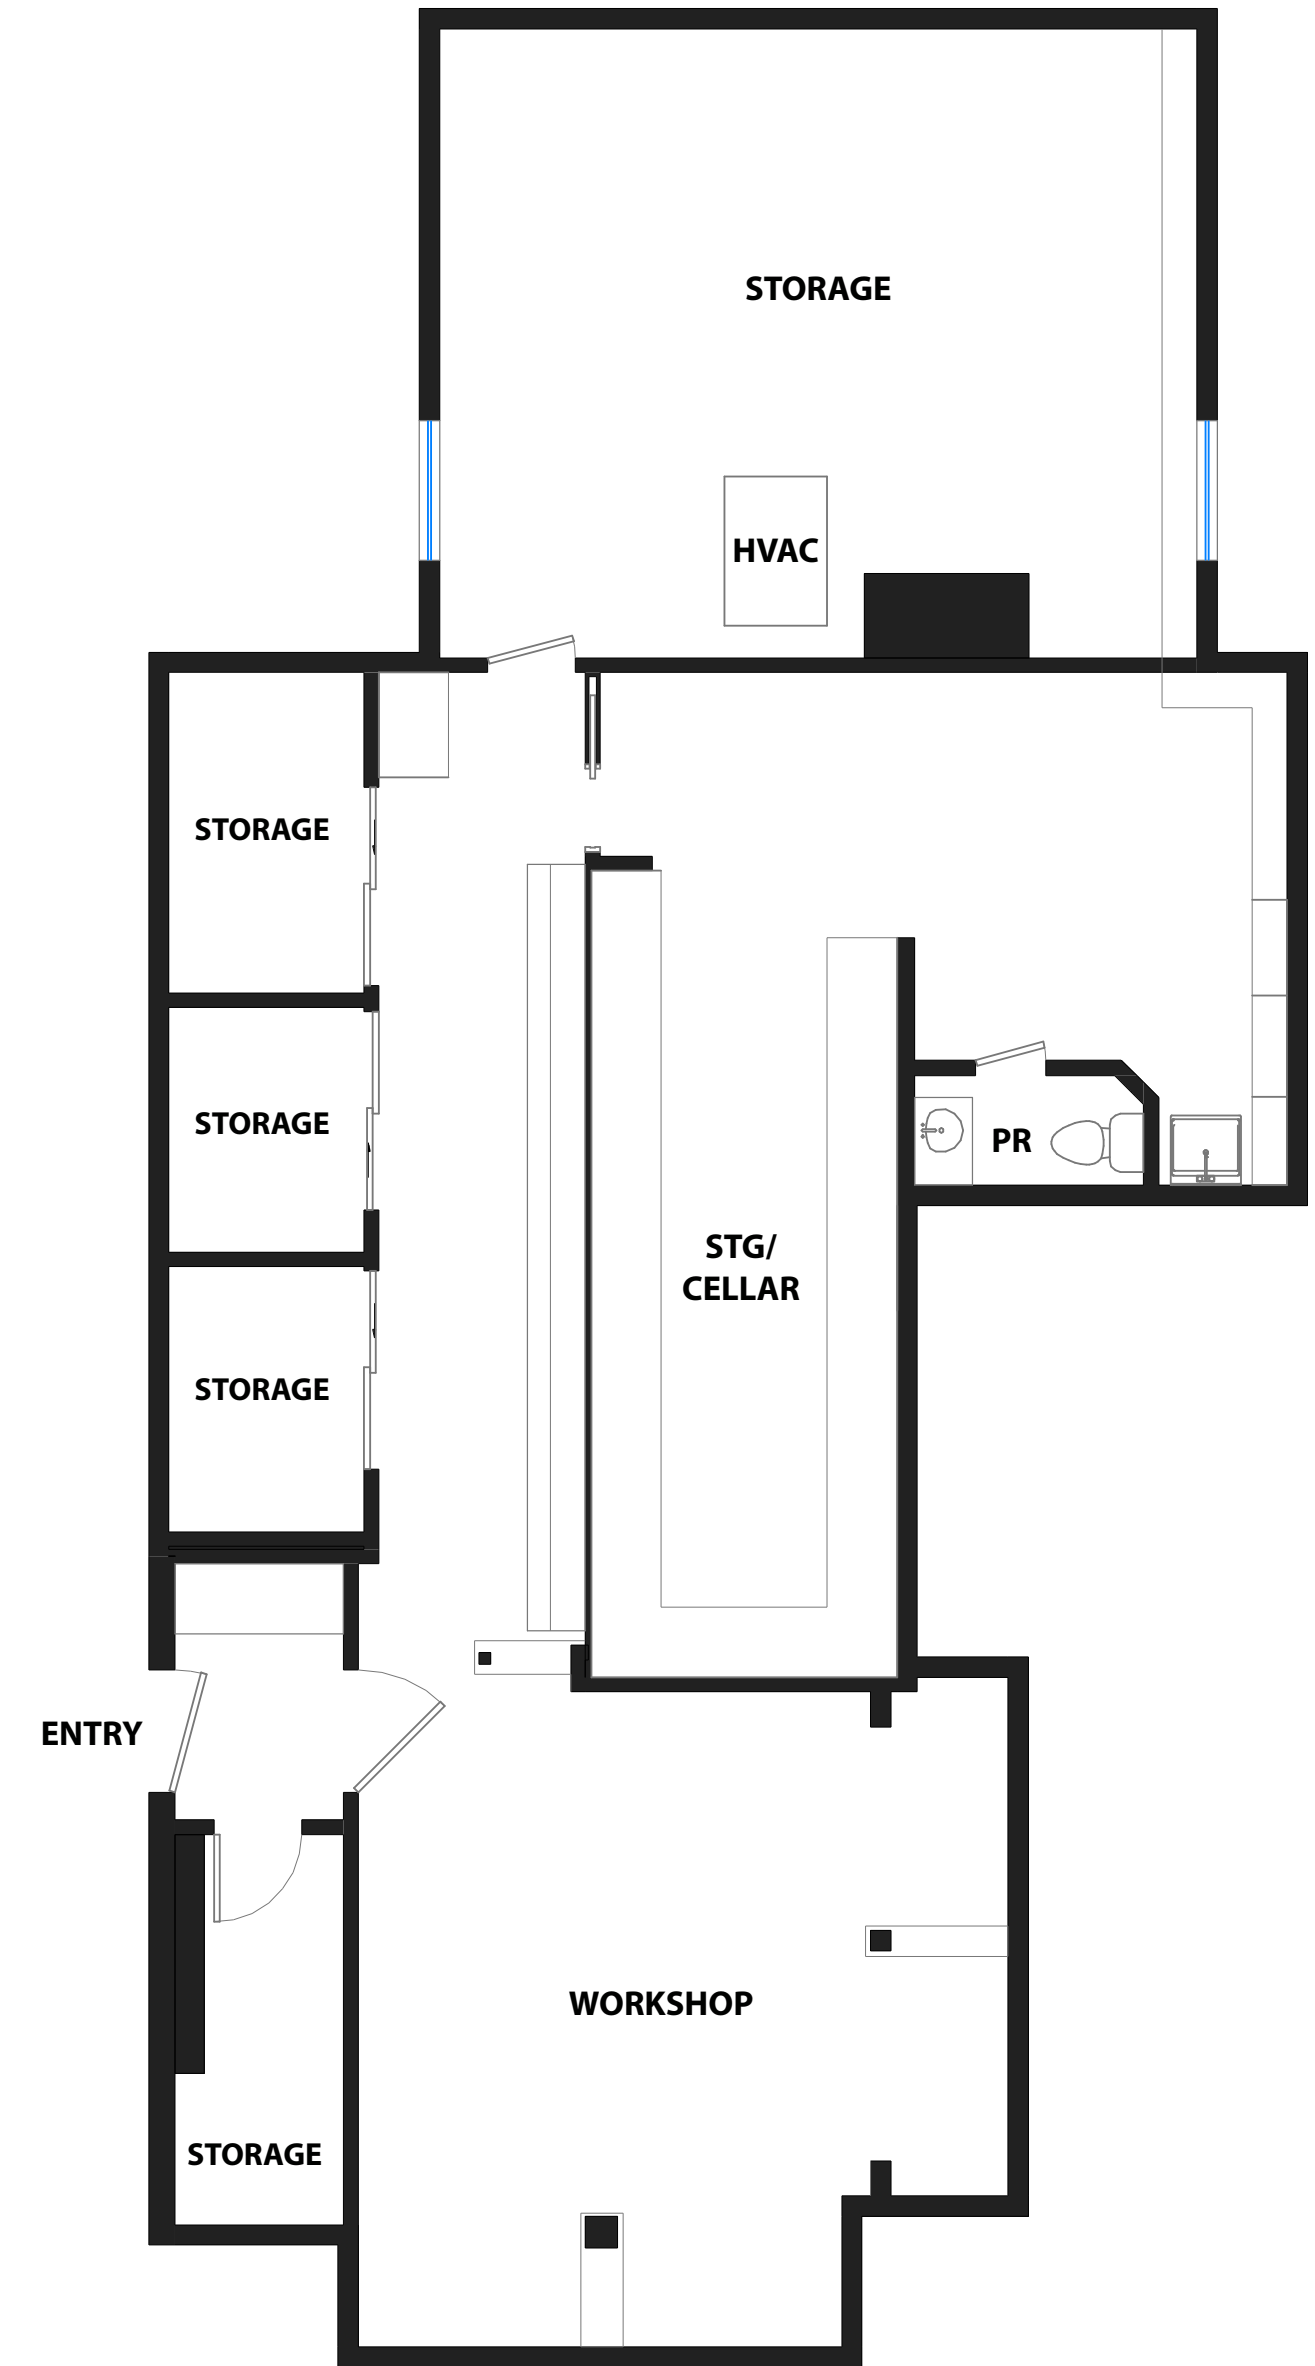

241 WARREN ROAD

SAN MATEO, CALIFORNIA

UPPER LEVEL

MAIN LEVEL

LOWER LEVEL

DISCLAIMER: RENDERING BY OPEN HOMES PHOTOGRAPHY. ALL MEASUREMENTS ARE APPROXIMATE AND MAY NOT BE EXACT. DO NOT RELY ON THE ACCURACY OF THIS FLOOR PLAN WHEN DETERMINING THE PRICE OF A PROPERTY OR MAKING DECISIONS REGARDING BUYING OR SELLING OF PROPERTIES WITHOUT INDEPENDENT VERIFICATION.