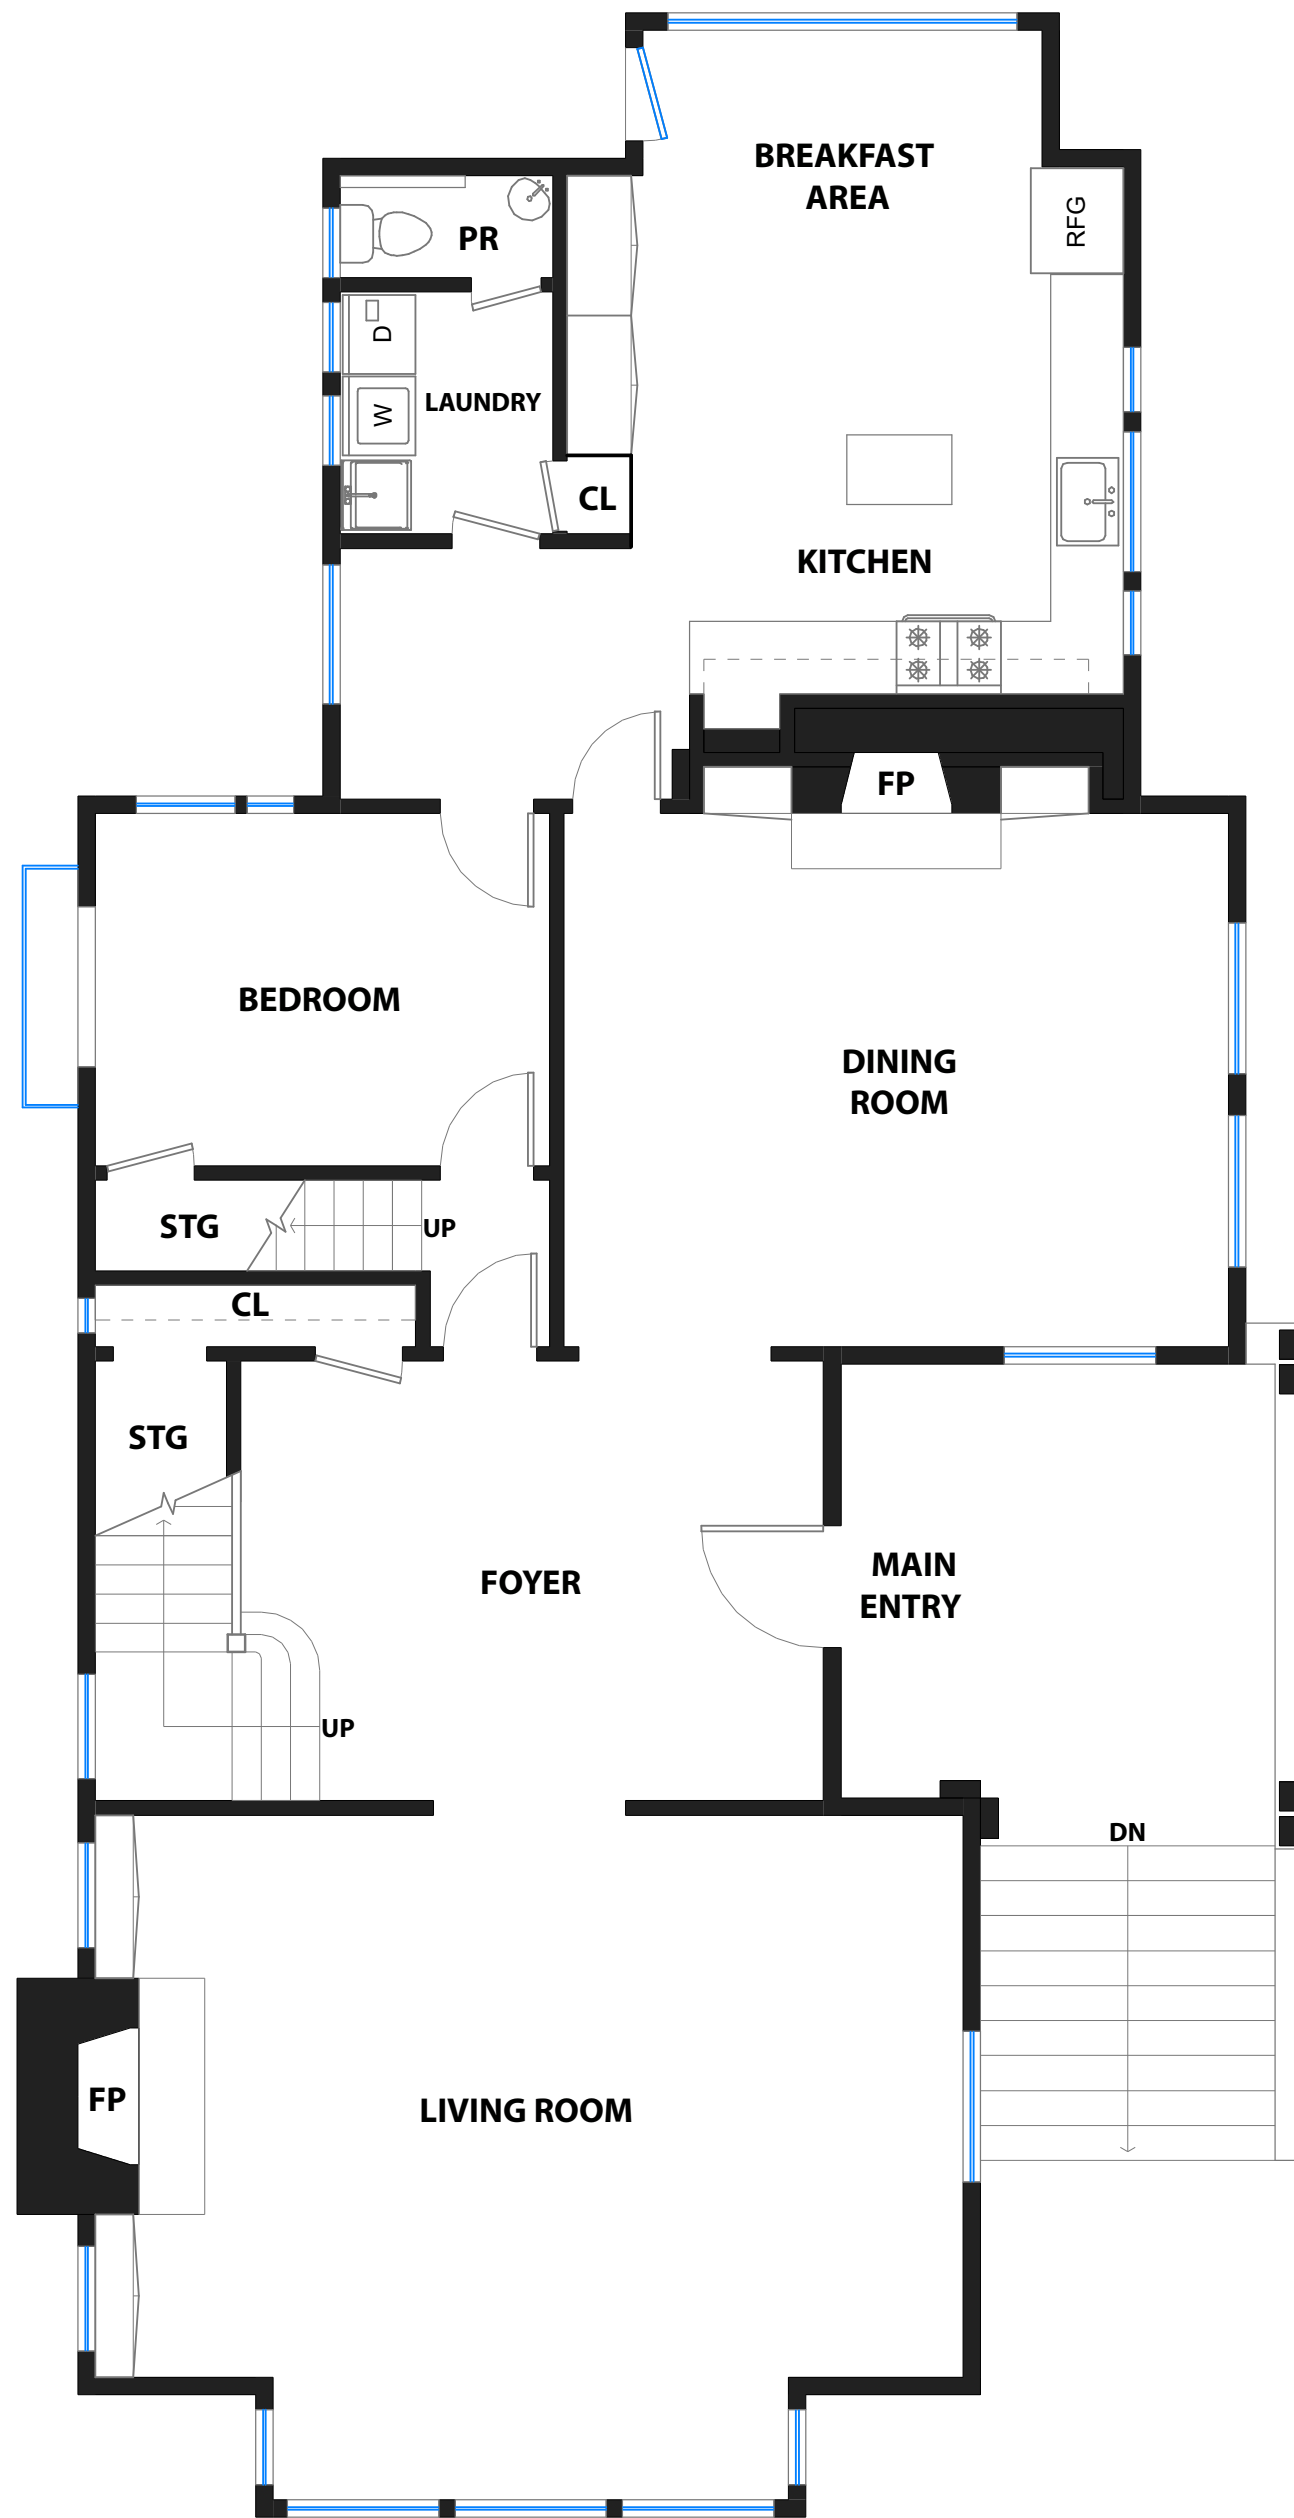

241 WARREN ROAD

SAN MATEO, CALIFORNIA

UPPER LEVEL

MAIN LEVEL

LOWER LEVEL

DISCLAIMER: RENDERING BY OPEN HOMES PHOTOGRAPHY. ALL MEASUREMENTS ARE APPROXIMATE AND MAY NOT BE EXACT. DO NOT RELY ON THE ACCURACY OF THIS FLOOR PLAN WHEN DETERMINING THE PRICE OF A PROPERTY OR MAKING DECISIONS REGARDING BUYING OR SELLING OF PROPERTIES WITHOUT INDEPENDENT VERIFICATION.